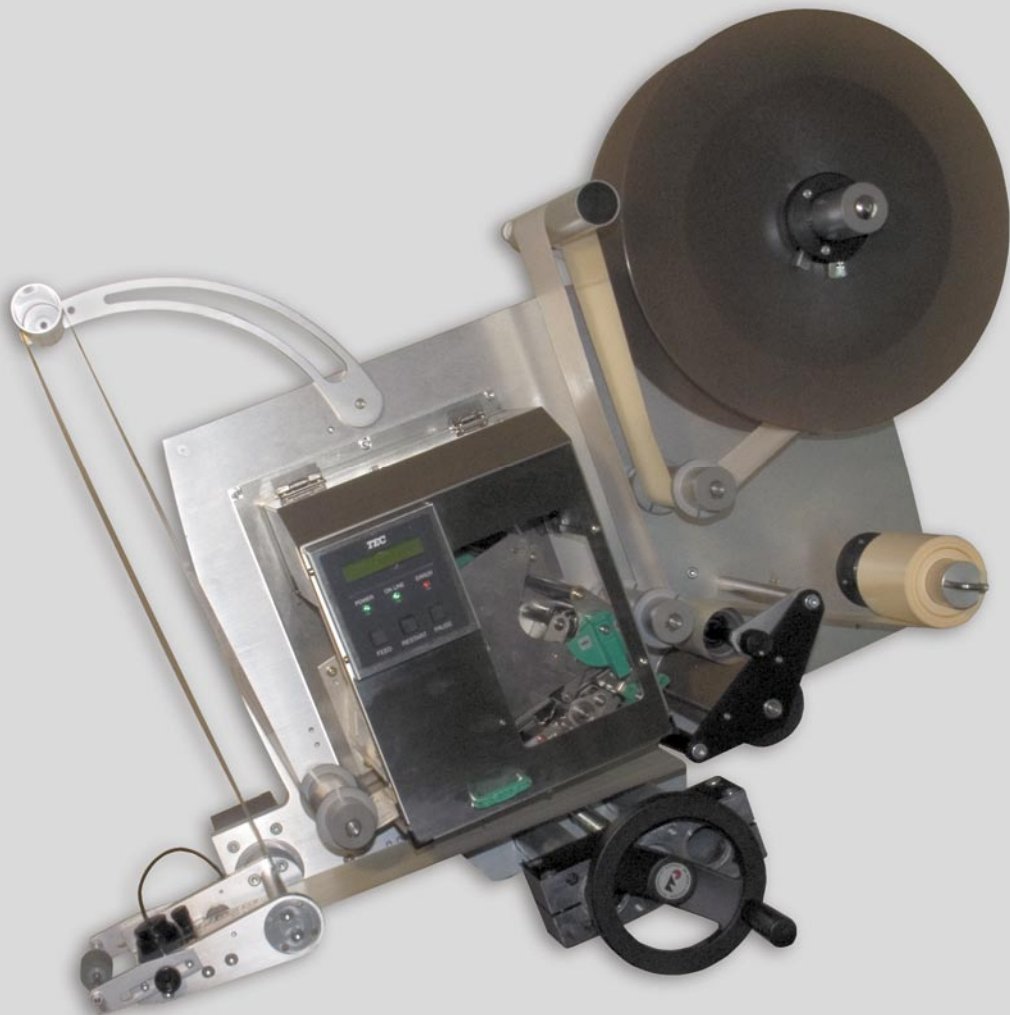

# Etiprint Inline

With the Collamat® Etiprint Inline you get the best of two technologies in one unit. Applying labels with up to 50 m/min and variable printing on a high quality level. The Collamat® technology allows you to use the printer's optimal performance without losing production performance. The system achieves a higher performance than usual print and apply systems concerning application speed in print performance. In addition it has best application accuracy. If you need flexible information in best print quality and increased production output then you found the solution: the Collamat® Etiprint Inline.

## FEATURES

- Efficiency – Optimal use of the printer's performance combined with the well know Collamat® traction unit
- Technology – Best print quality due to slow printing speed at fast application speed
- Performance – Output of up to 150 labels per minute
- Speed synchronisation – Applying speed follows automatically the production performance (with option encoder)
- Energy – No expensive compressed air needed because of application in wipe on technology
- Accuracy and reliability – Built with approved Collamat® parts
- Open frame design – Designed to integrate several OEM print engines

## TECHNICAL DATA

Max application speed:	50 m/min
Application accuracy:	± 0.8 mm
Printer:	Ready for OEM print engines Sato, Tec, Zebra (others on request)
Print width:	4", 5", 6"
Drive unit:	Stepper motor, based on Collamat 8600
Unwinder diameter:	350 mm
Label scanner:	Optical or mechanical
Speed synchronization:	Measured with encoder
Power supply:	220 V AC
Communication:	On request
Options:	Encoder, side labelling kit, label low sensor, signal lamp
Approbation:	CE/Gost